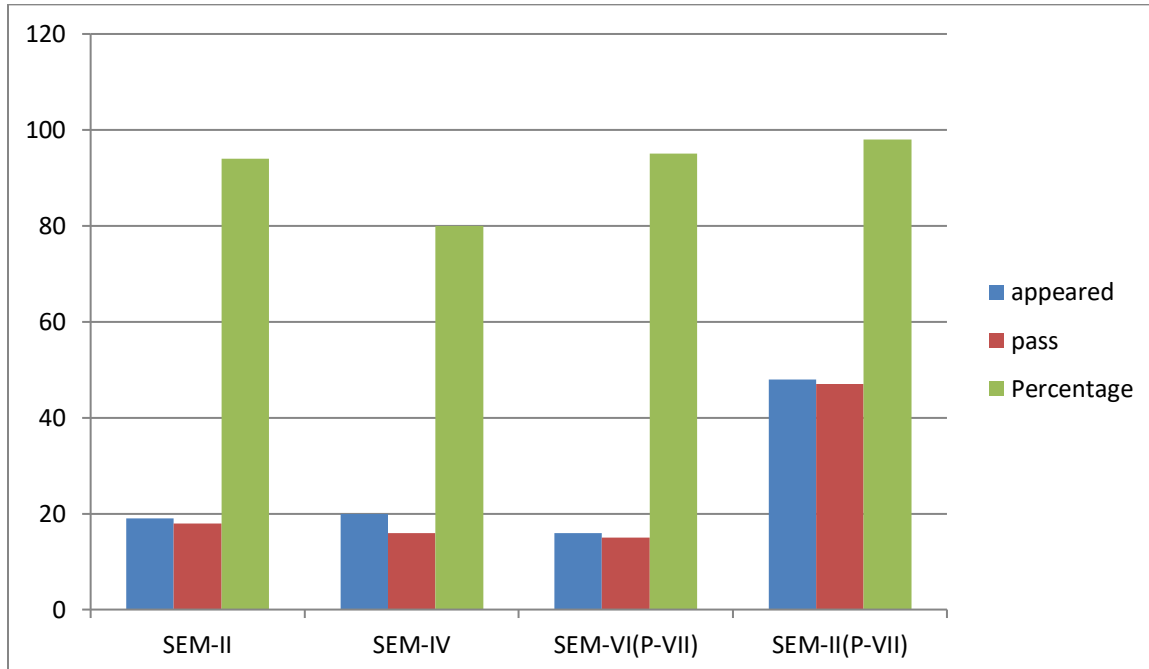

RESULTS ANALYSIS 2019-2020(II,IV,VI SEMS)