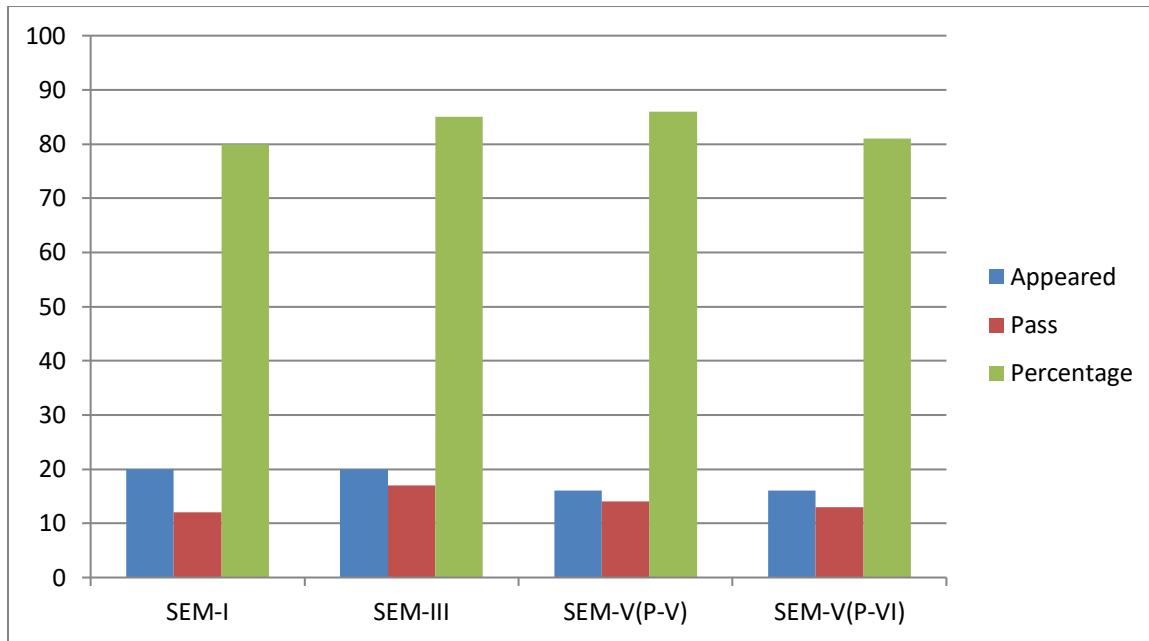

RESULTS ANALYSIS 2019-2020(I,III,V SEMS)