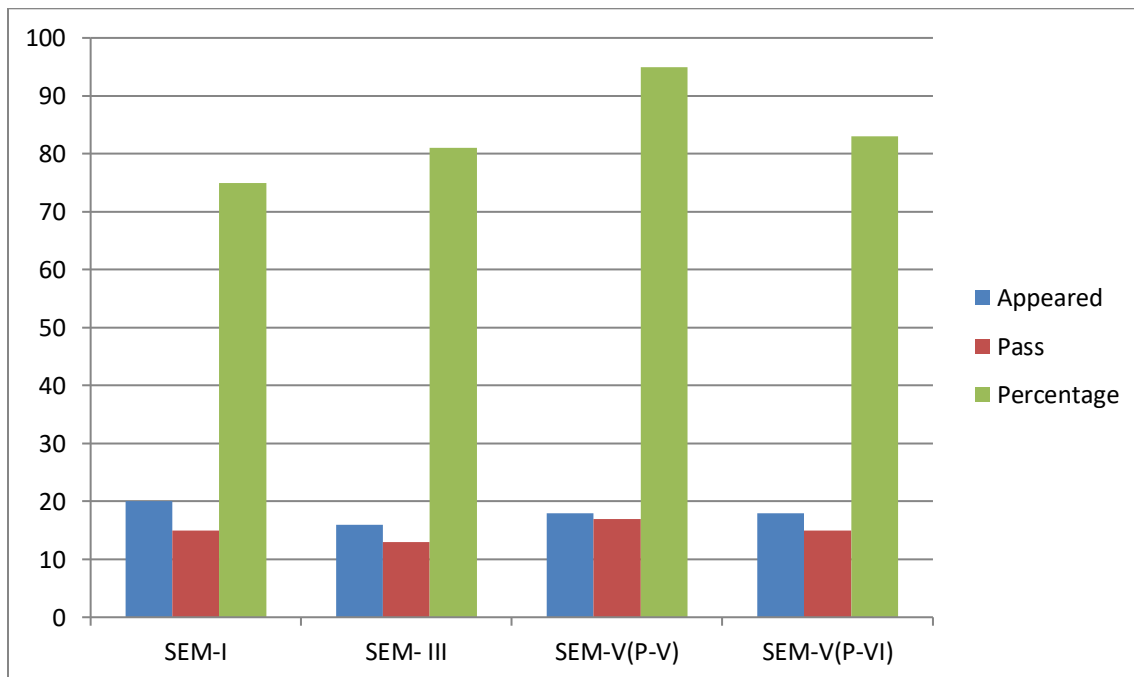

RESULTS ANALYSIS 2018-2019(I,III,V SEMS)