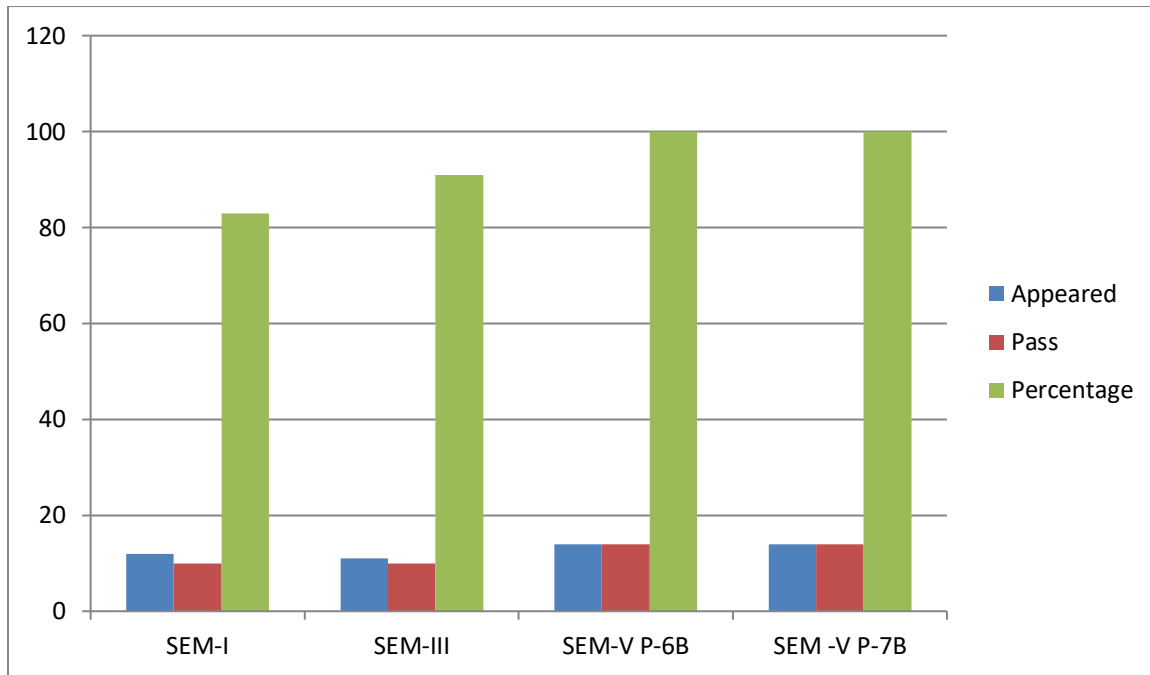

RESULT ANALYSIS 2022-2023 I,III,V SEMESTERS