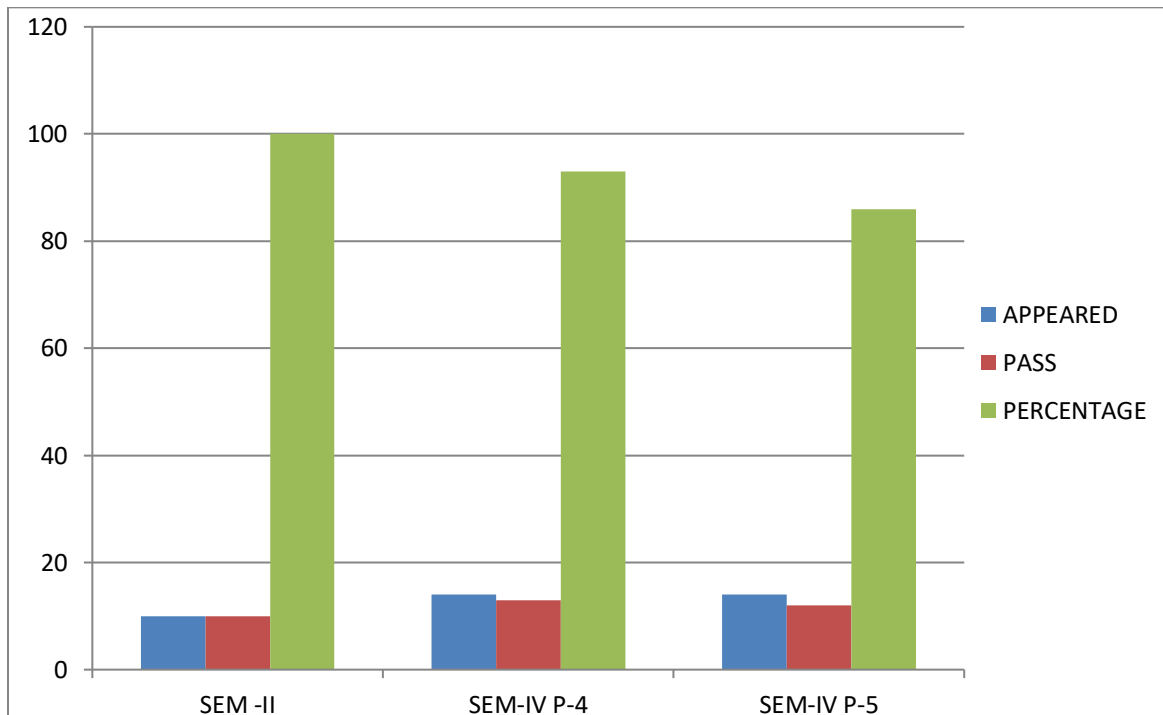

RESULT ANALYSIS 2022-2023 II,IV,VI SEMESTERS