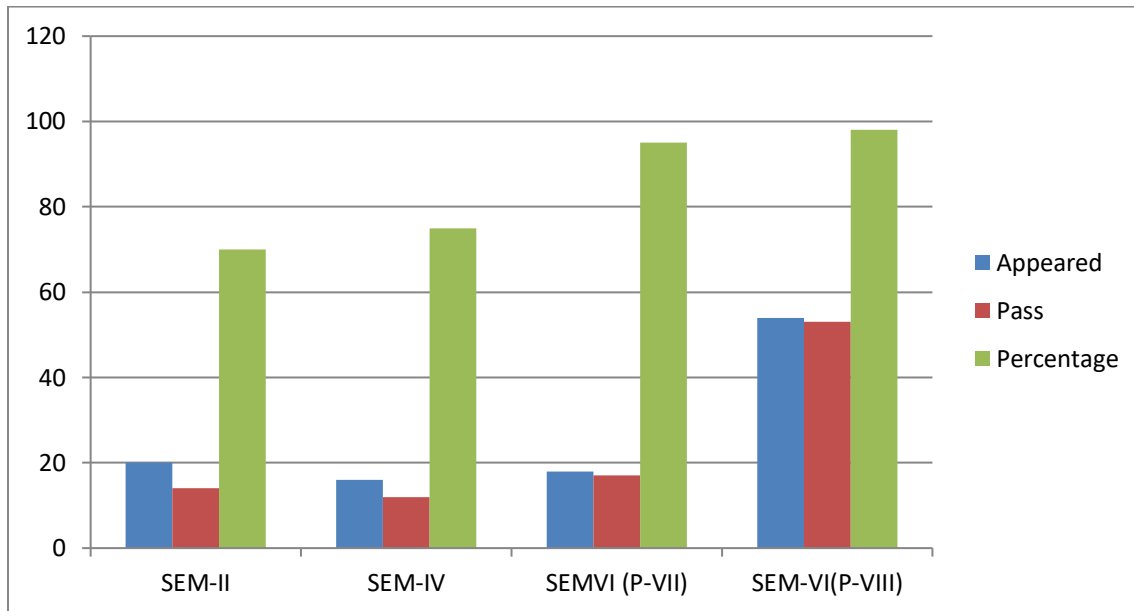

RESULTS ANALYSIS 2018-2019(II,IV,VI SEMS)