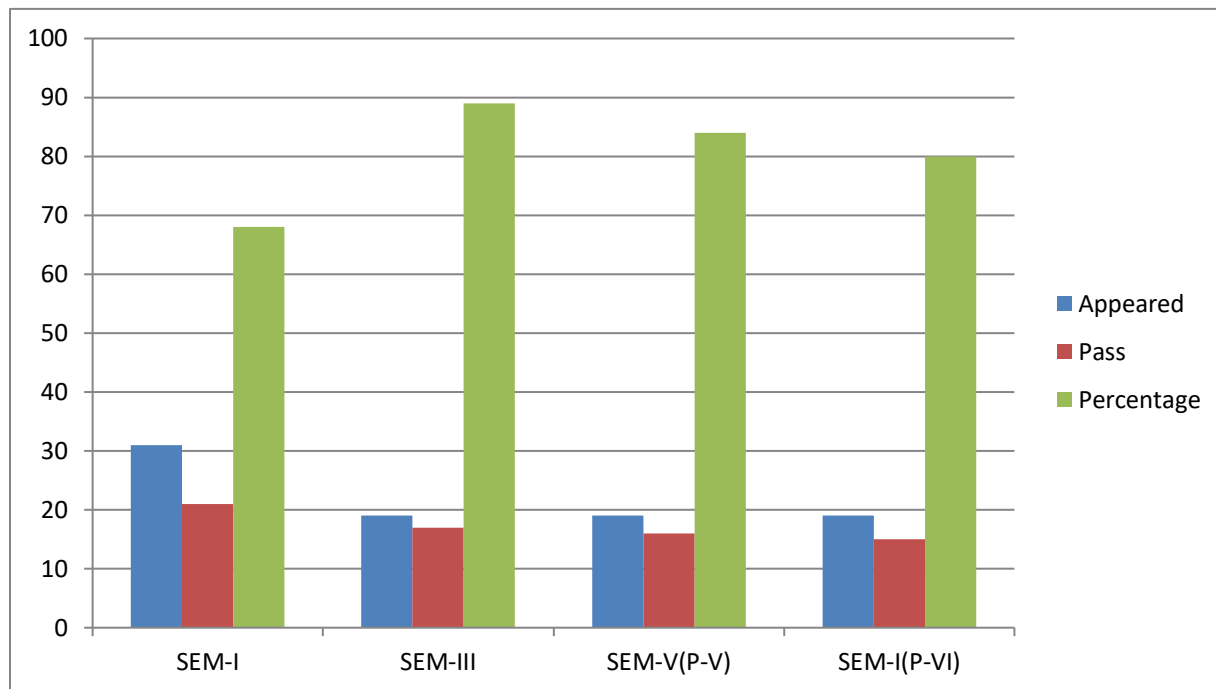

RESULTS ANALYSIS 2020-2021(I,III,V SEMS) 2020-2021