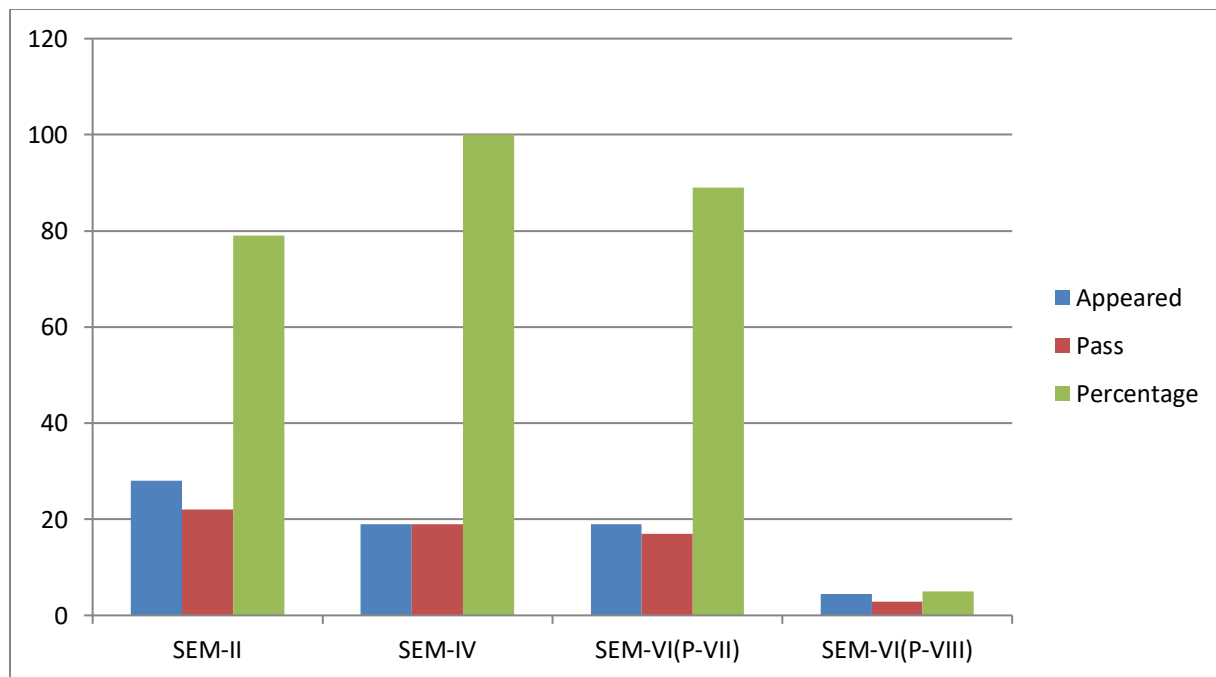

RESULTS ANALYSIS 2020-2021(II,IV,VI SEMS)