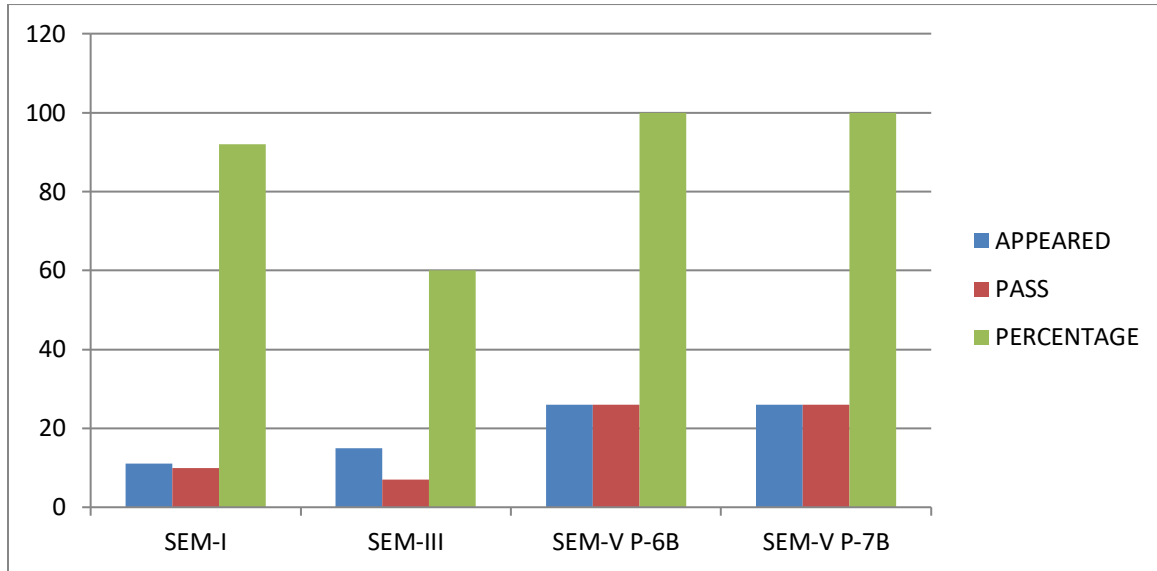

RESULT ANALYSIS 2022-2023 I,III,V SEMESTERS