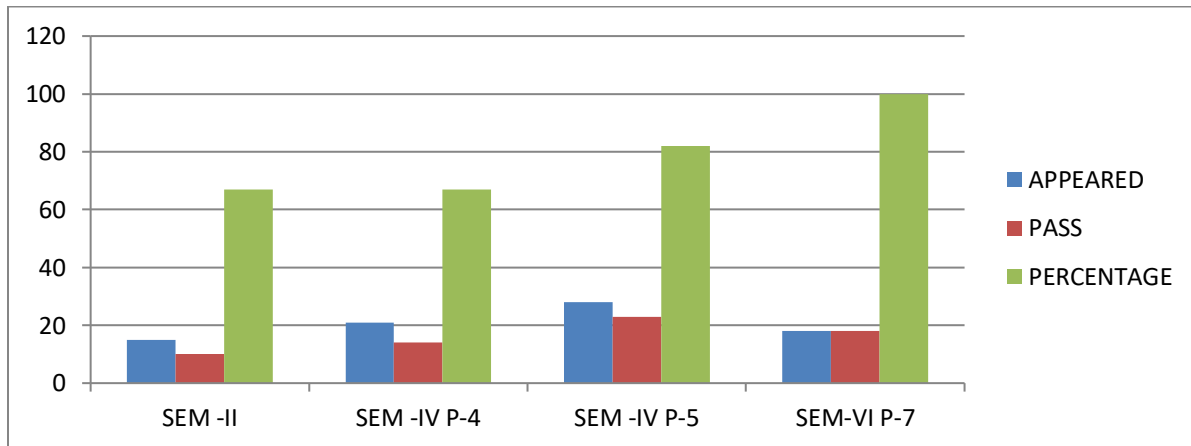

RESULTS ANALYSIS 2021-2022 II,IV,VI SEMESTERS