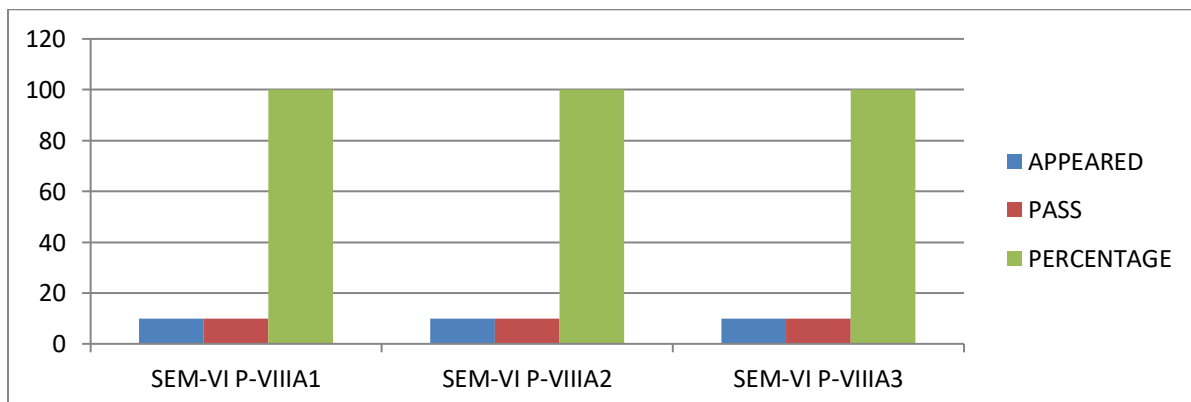

SEM VI CLUSTER PAPERS