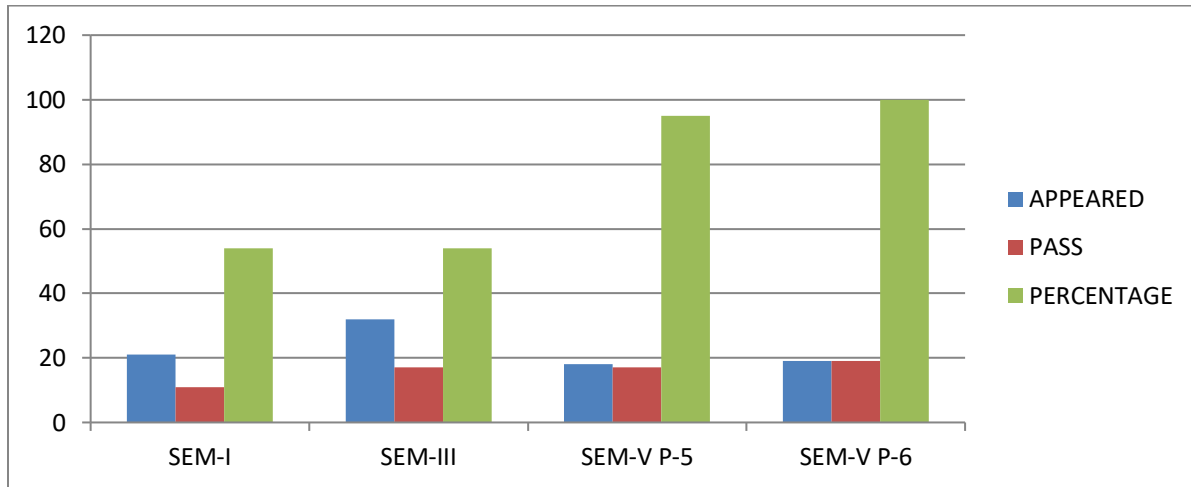

RESULTS ANALYSIS 2021-2022 I,III,V SEMESTERS